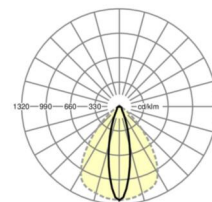

CHARACTERISTICS

Order number	19520004174
EAN number	4020863429165
Commodity code	94051190
Certification mark	IP 20, Protection class I, ENEC10 VDE, F, HACCP DIN10500/Food/IFS-application-related suitability/BRC, Indoor, CE
Impact resistance (IK rating)	IK03 (-20°C bis 35°C)
Ambient temperatur	ta -20°C to 35°C
Warranty period	5 years
State funding programs	BEG - Federal funding for efficient buildings (valid only for Germany)

ELECTRICAL ENGINEERING

Controller	Electronic driver (1 pcs.)
System output	49W
Mains voltage	230V/50Hz
Energy efficiency class/light source	B

LIGHTING TECHNOLOGY

Placement	LED, Colour rendering/Light colour CRI ≥ 80 / 6500K
Colour tolerance (MacAdam)	3SDCM
Nominal luminous flux	8326lm
LED service life	50000h L80/B10 (Tq 35°C), 70000h L80/B50 (Tq 35°C)
Luminaire luminous efficiency	170lm/W
Beam angle	25° (C0) / 100° (C90)
UGR lat./long.	17.7 / 23.0

MECHANICS

Housing colour	black RAL 9005
Dimensions (LxWxDxH)	1531mm x 55mm x 37mm
Weight (net)	1.65kg
Type of installation	Mounting rail system installation, Light structure

Dimensions

L	1531 mm	Length
B	55 mm	Width
H	37 mm	Height

DEEP-LINK

<https://www.regiolux.de/en/article/19520004174>

Reference	LED 8000lm 865
ηLB	100 %
Φ ↓/↑	98 % / 2 %
UGR lat./long.	17.7 / 23.0